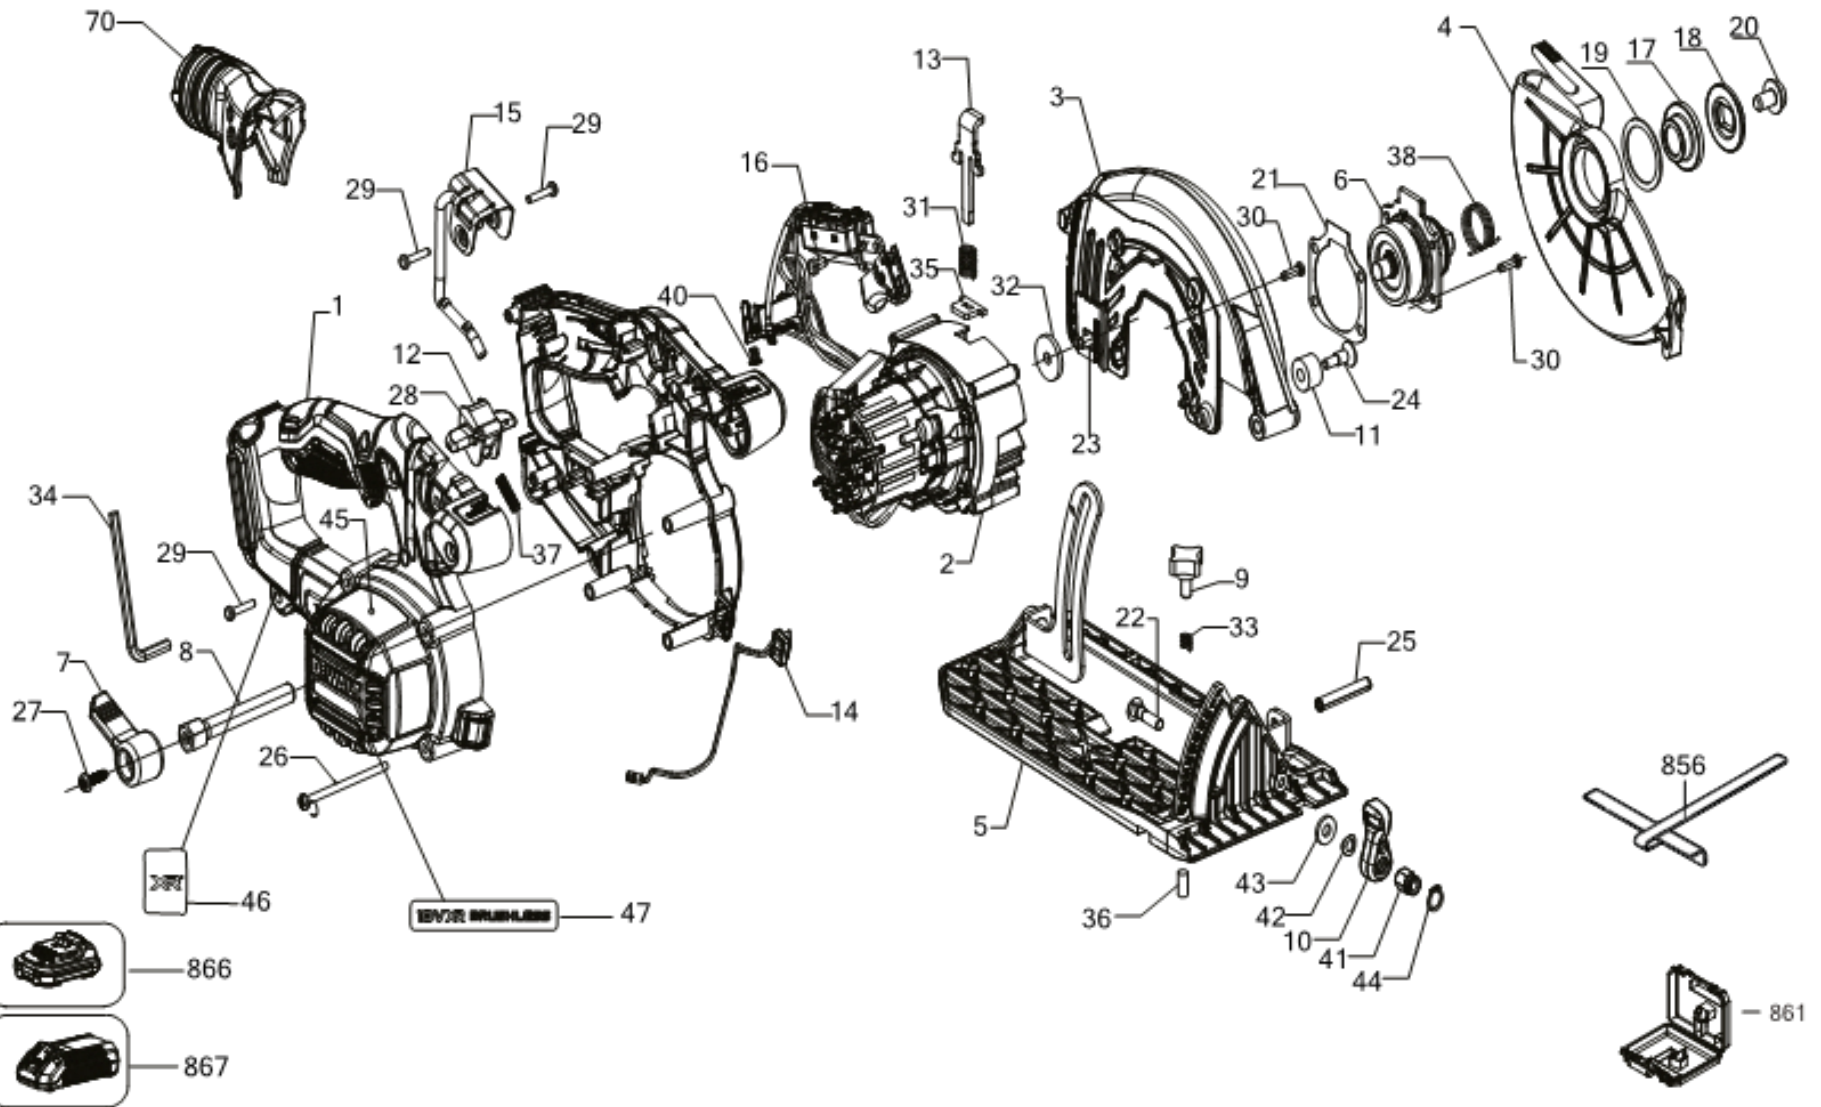

DCS565NT EXPLODED VIEW/PARTS LIST CIRCULAR SAW 1

Parts List DCS565NT CIRCULAR SAW 1

Item	Part Number	Qty	Part Description	General Description	Other Info	Repair Inst	Markets
1	N859051	1	CLAMSHELL SA			No	XJ
2	N884299	1	STATOR SA	INCL. ROTOR AND MODU		No	XJ
3	N828880	1	GUARD UPPER			No	XJ
4	611925-00	1	GUARD LOWER			No	XJ
5	N491713	1	SHOE SA			No	XJ
6	659417-00SV	1	SPINDLE SA			No	XJ
7	605105-00	1	LEVER			No	XJ
8	618901-00	1	SHAFT			No	XJ
9	396992-02	1	KNOB			No	XJ
10	N594277	1	LEVER			No	XJ
12	605107-00	1	BUTTON LOCK-OFF			No	XJ
13	629444-00	1	SPINDLE LOCK			No	XJ
14	N363247	1	LED LIGHT			No	XJ
15	N914941	1	HOOK SA			No	XJ
16	330019-40	1	SCREW			No	XJ
17	610046-00	1	WASHER INNER CLAMP			No	XJ
18	N621119	1	WASHER OUTER CLAMP			No	XJ
19	150383-00	1	RETAINER			No	XJ
20	648697-00	1	BLADE BOLT			No	XJ
21	605081-01	1	GASKET			No	XJ
22	N625602	1	CARRIAGE BOLT			No	XJ
23	098128-85	1	CARRIAGE BOLT			No	XJ
24	610134-00	1	SCREW			No	XJ
25	614048-00	1	SPIROL PIN			No	XJ
26	398987-00	4	SCREW			No	XJ
27	330045-14	1	SCREW			No	XJ
28	388531-00	1	PIN			No	XJ
29	90611830	8	SCREW			No	XJ
30	613783-00	8	SCREW			No	XJ
31	58698-00	1	SPRING			No	XJ
32	N112241	1	WASHER			No	XJ
33	058287-00	1	SPRING			No	XJ

Parts List DCS565NT CIRCULAR SAW 1

Item	Part Number	Qty	Part Description	General Description	Other Info	Repair Inst	Markets
34	098000-11	1	HEX KEY	5 MM		No	XJ
35	605094-00	1	WIPER			No	XJ
36	381069-00	1	SCREW			No	XJ
37	389120-00	1	SPRING			No	XJ
38	N035365	1	SPRING			No	XJ
40	N453948	1	SPRING			No	XJ
41	N594297	1	SCREW			No	XJ
42	N690988	1	WASHER LOCK			No	XJ
43	N620480	1	WASHER			No	XJ
44	444793-00	1	CIRCLIP			No	XJ
45	NA050088	1	RATING LABEL			No	XJ
46	N927577	1	BRAND LABEL			No	XJ
47	N881367	1	LABEL ELECTRONIC			No	XJ
70	N914936	1	DUST PORT			No	XJ
856	381091-01	1	GUIDE FENCE			No	XJ